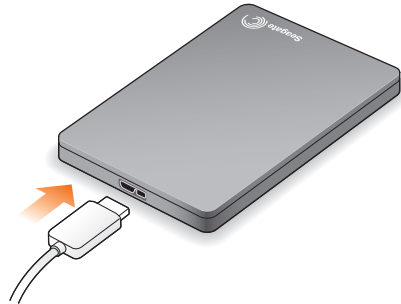

1

2

Seagate® Dashboard

Seagate Dashboard Software

Set up Seagate Dashboard to automatically transfer new content to and from social media sites and your drive. You can also back up your files to Cloud Storage. Seagate Dashboard software is optional, but recommended.

WWW.SEAGATE.COM

Seagate Fast includes a USB 3.0 cable for faster transfer speeds. To maximize performance, connect your drive to the blue USB 3.0 port. Also compatible with USB 2.0.

Visit us at our Support pages for assistance with: