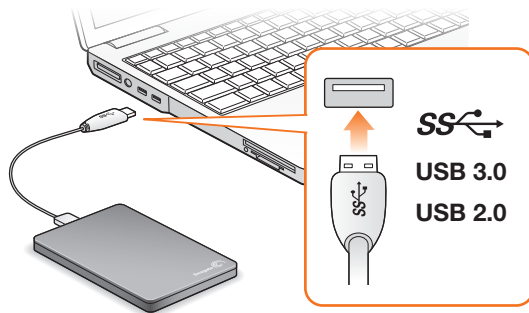

1

2

Seagate® Dashboard

Seagate Dashboard Software

Set up Seagate Dashboard to automatically transfer new content to and from social media sites and your drive. You can also back up your files to Cloud Storage. Seagate Dashboard software is optional, but recommended.

WWW.SEAGATE.COM

Seagate Fast includes a USB 3.0 cable for faster transfer speeds. To maximize performance, connect your drive to the blue USB 3.0 port. Also compatible with USB 2.0.

Visit us at our Support pages for assistance with: